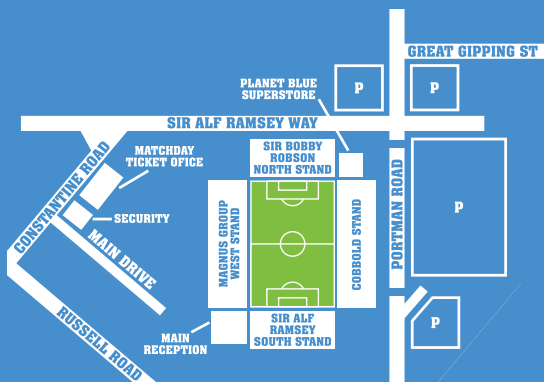

## How to find us

Our venue is located in Ipswich town centre, easily accessible via A12 and A14.

## Location to Cemeteries and Crematoriums:

Old Cemetery	2 miles
Millennium Cemetery	3 miles
Ipswich Crematorium	3 miles
Seven Hills Crematorium	6 miles

**Ipswich Town  
Football Club,  
Portman Road  
Ipswich,  
Suffolk,  
IPI 2DA**